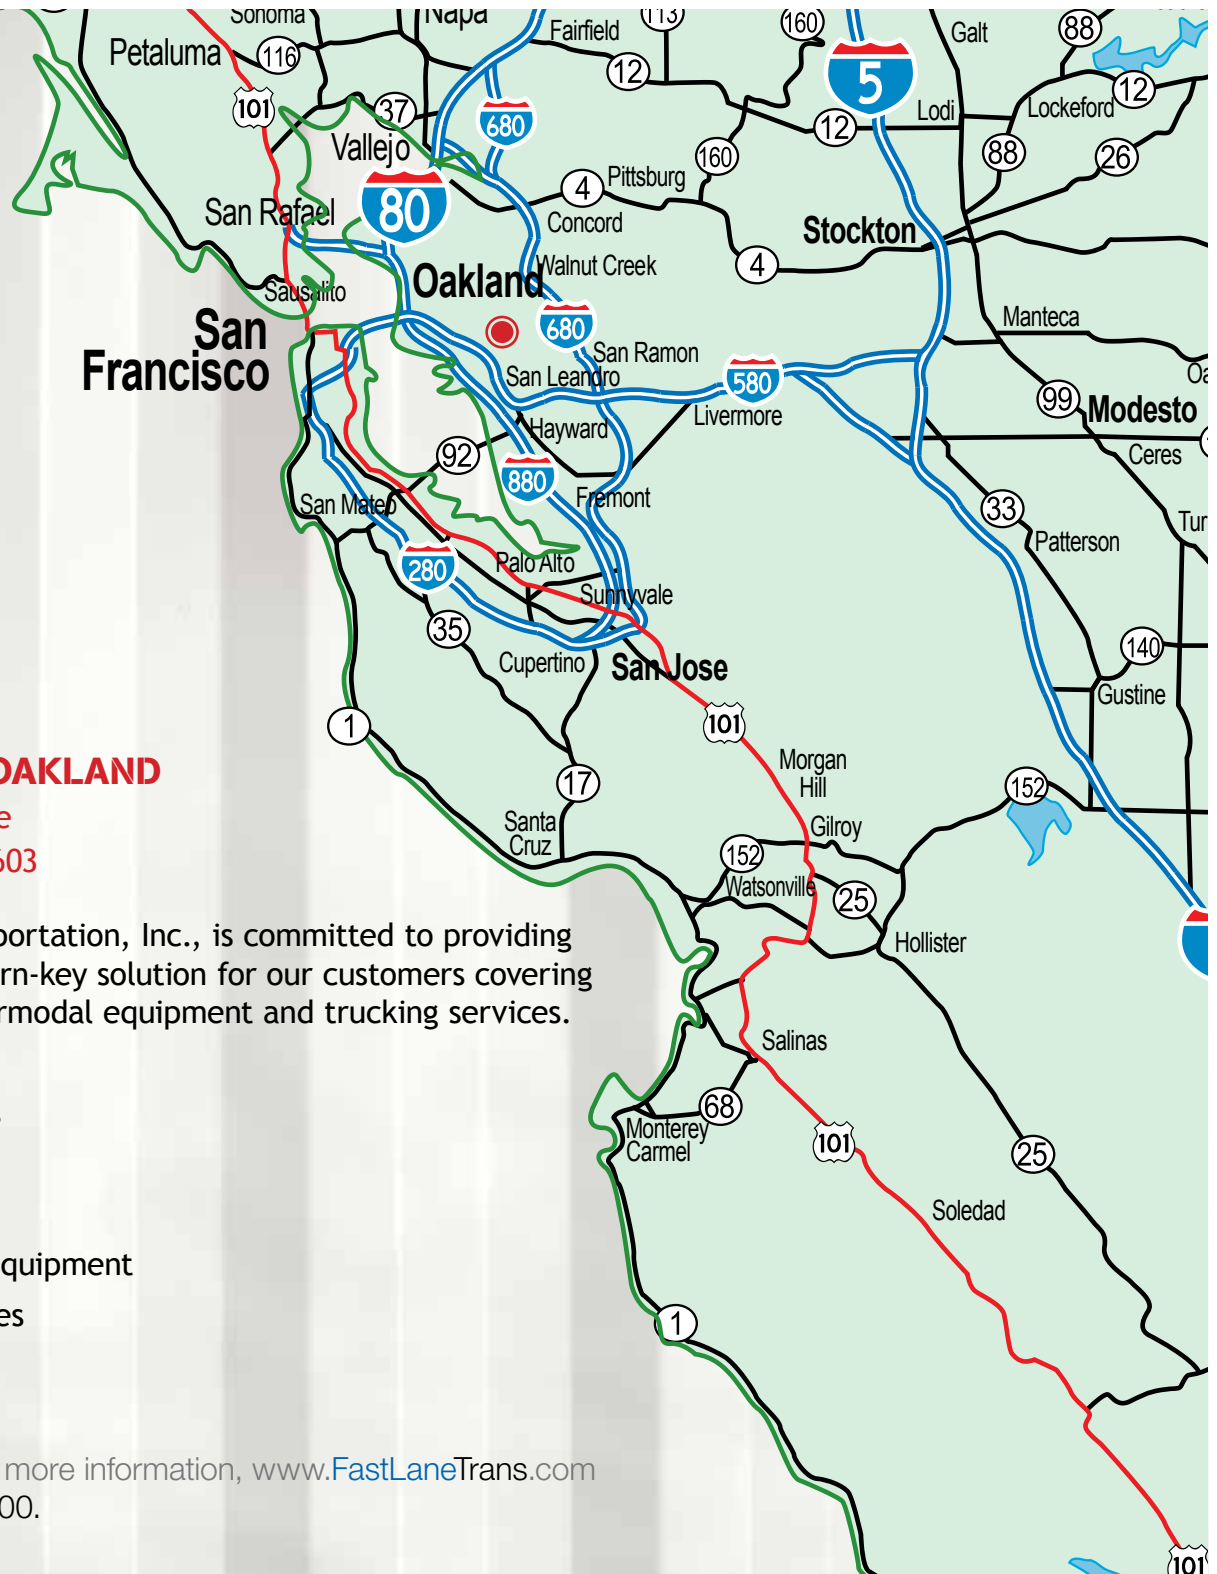

# FAST LANE TRANSPORTATION, INC.

Trucking Services & Equipment for Intermodal Transport

## Oakland, CA

Our Oakland location is just four miles from the piers, with direct access to the main freeways leading to Interstate 5 and points north and south.

### **FAST LANE OAKLAND**

850 92nd Avenue  
Oakland, CA 94603

Fast Lane Transportation, Inc., is committed to providing a hassle-free, turn-key solution for our customers covering all types of intermodal equipment and trucking services.